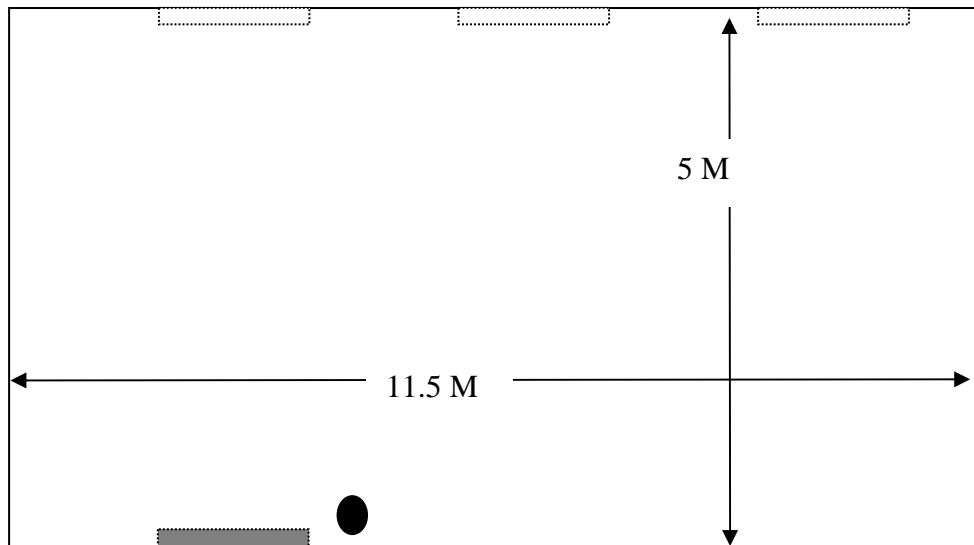

FOREST PARK HOTEL MEETING ROOMS

Adonis Hall
2ND FLOOR

	U shape	Classroom	Banquet	Theatre	Oval	Standing Buffet/ Cocktail
				Style	Conference	
Function Room: Adonis Hall Dimensions Size: 7.8 x 3.7 Area: 28.8 m² Height (m): 3.10						
Persons	25 - 28	10 - 15	-	26 - 30	25 - 28	30