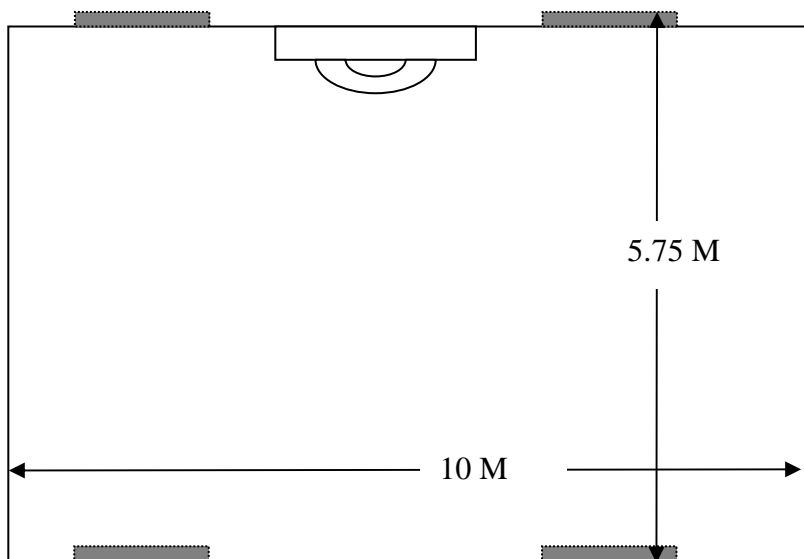

FOREST PARK HOTEL MEETING ROOMS

Princess Royal Mary of England Hall

	U shape	Classroom	Banquet	Theatre	Oval	Standing Buffet/ Cocktail
				Style	Conference	
Function Room: Princess Royal Mary of England Hall Dimensions Size: 7.3 x 4.65 Area: 34 m² Height (m): 3.30						
Persons	20 - 25	25	20	30	20 - 25	33

FOREST PARK HOTEL MEETING ROOMS

Blue Restaurant

	U shape	Classroom	Banquet	Theatre	Oval	Standing Buffet/ Cocktail
				Style	Conference	
Function Room: Blue Restaurant Dimensions Size: Area: m ² Height (m): 3.45						
Persons	-	-	100 - 130	-	-	200

FOREST PARK HOTEL MEETING ROOMS

Indira Gandhi I Hall

	U shape	Classroom	Banquet	Theatre	Oval	Standing Buffet/ Cocktail
				Style	Conference	
Function Room: Indira Gandhi I Dimensions Size: 10 x 5.75 Area: 57.5 m² Height (m): 3.45						
Persons	25 - 32	-	30 - 48	-	25 - 30	57

FOREST PARK HOTEL MEETING ROOMS

Indira Gandhi II Hall

	U shape	Classroom	Banquet	Theatre	Oval	Standing Buffet/ Cocktail
				Style	Conference	
Function Room: Indira Gandhi II Dimensions Size: 14.7 x 4.25 Area: 62.4 m² Height (m): 2.75						
Persons	40 - 50	40 - 50	55	60	40 - 50	62