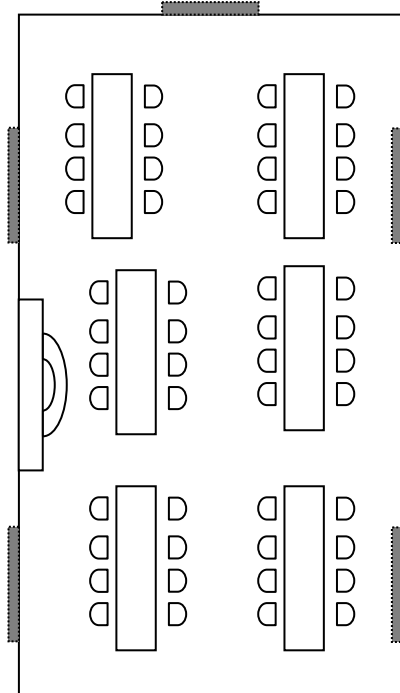

FOREST PARK HOTEL MEETING ROOMS

Daphne du Maurier Hall

	U shape	Classroom	Banquet	Theatre	Oval	Standing Buffet/ Cocktail
				Style	Conference	
Function Room: Daphne du Maurier Hall Dimensions Size: 11.5 x 5 Area: 57.5 m² Height (m): 2.85						
Persons	20 - 25	40	40 - 50	50 - 60	20 - 25	50

FOREST PARK HOTEL MEETING ROOMS

Princess Royal Mary of England Hall

	U shape	Classroom	Banquet	Theatre	Oval	Standing Buffet/ Cocktail
				Style	Conference	
Function Room: Princess Royal Mary of England Hall Dimensions Size: 7.3 x 4.65 Area: 34 m² Height (m): 3.30						
Persons	20 - 25	25	20	30	20 - 25	33

FOREST PARK HOTEL MEETING ROOMS

Blue Restaurant

	U shape	Classroom	Banquet	Theatre	Oval	Standing Buffet/ Cocktail
				Style	Conference	
Function Room: Blue Restaurant Dimensions Size: Area: m ² Height (m): 3.45						
Persons	-	-	100 - 130	-	-	200

FOREST PARK HOTEL MEETING ROOMS

Indira Gandhi I Hall

	U shape	Classroom	Banquet	Theatre	Oval	Standing Buffet/ Cocktail
				Style	Conference	
Function Room: Indira Gandhi I Dimensions Size: 10 x 5.75 Area: 57.5 m² Height (m): 3.45						
Persons	25 - 32	-	30 - 48	-	25 - 30	57