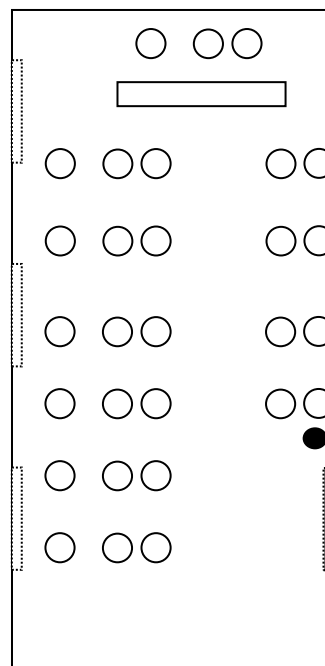

FOREST PARK HOTEL MEETING ROOMS

Adonis Hall
2ND FLOOR

	U shape	Classroom	Banquet	Theatre	Oval	Standing Buffet/ Cocktail
				Style	Conference	
Function Room: Adonis Hall Dimensions Size: 7.8 x 3.7 Area: 28.8 m² Height (m): 3.10						
Persons	25 - 28	10 - 15	-	26 - 30	25 - 28	30