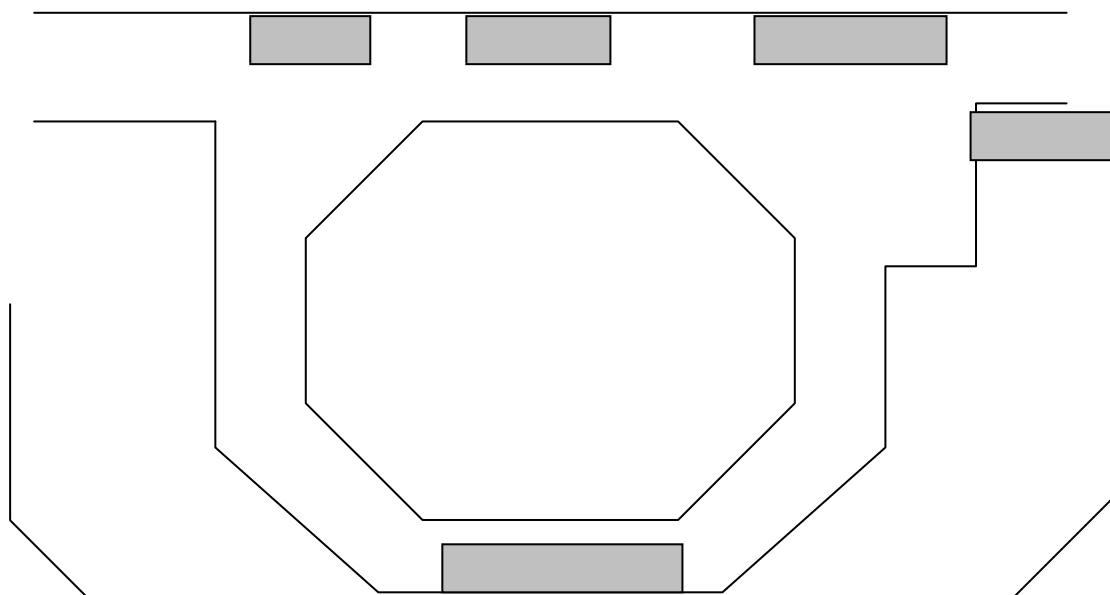

FOREST PARK HOTEL MEETING ROOMS

Indira Gandhi I Hall

	U shape	Classroom	Banquet	Theatre	Oval	Standing Buffet/ Cocktail
				Style	Conference	
Function Room: Indira Gandhi I Dimensions Size: 10 x 5.75 Area: 57.5 m² Height (m): 3.45						
Persons	25 - 32	-	30 - 48	-	25 - 30	57

FOREST PARK HOTEL MEETING ROOMS

Indira Gandhi II Hall

	U shape	Classroom	Banquet	Theatre	Oval	Standing Buffet/ Cocktail
				Style	Conference	
Function Room: Indira Gandhi II Dimensions Size: 14.7 x 4.25 Area: 62.4 m² Height (m): 2.75						
Persons	40 - 50	40 - 50	55	60	40 - 50	62

FOREST PARK HOTEL MEETING ROOMS

Outdoor Swimming Pool

Cocktail /
Standing
Buffet

Banquet

	U shape	Classroom	Banquet	Theatre Style	Oval Conference	Standing Buffet/ Cocktail
Function Room: Outdoor Swimming Pool Dimensions Size: Area: m ²						
Persons	-	-	180	-	-	250

FOREST PARK HOTEL MEETING ROOMS

Indoor Swimming Pool

	U shape	Classroom	Banquet	Theatre Style	Oval Conference	Standing Buffet/ Cocktail
Function Room: Indoor Swimming Pool Dimensions Size: Area: m ²						
Persons	-	-	-	-	-	60 - 100