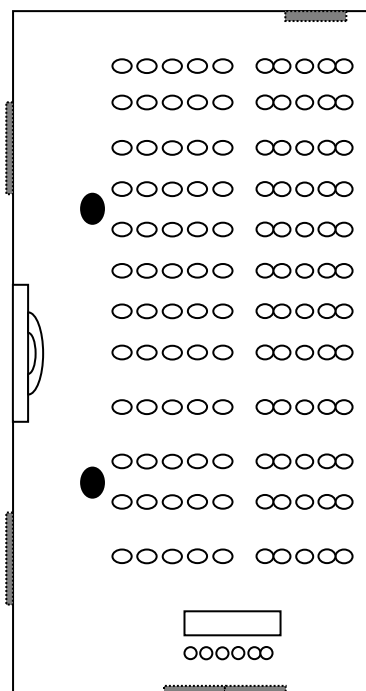

FOREST PARK HOTEL MEETING ROOMS

Nightingale Hall 5th Floor

	U shape	Classroom	Banquet	Theatre	Oval	Standing Buffet/ Cocktail
				Style	Conference	
Function Room: Nightingale Hall Dimensions Size: 22.5 x 8.5 Area: 200 m² Height (m): 2.60						
Persons	45 - 55	108	-	168 - 200	45 - 55	200

FOREST PARK HOTEL MEETING ROOMS

Silvan Hall BREAKFAST ROOM

	U shape	Classroom	Banquet	Theatre	Oval	Standing Buffet/ Cocktail
				Style	Conference	
Function Room: Silvan Hall Dimensions Size: 14.5 x 15.5 Area: 229 m² Height (m): 2.50						
Persons	45 - 52	72 - 80	200	105 - 140	52	200 - 230

FOREST PARK HOTEL MEETING ROOMS

Caledonia Hall 5TH FLOOR CONFERENCE

	U shape	Classroom	Banquet	Theatre	Oval	Standing Buffet/ Cocktail
				Style	Conference	
Function Room: Caledonia Hall Dimensions Size: 15.10 x 12.20 Area: 193 m² Height (m): 2.72						
Persons	35 - 40	64	-	110	35 - 40	180 - 190

FOREST PARK HOTEL MEETING ROOMS

Princess Irene of Greece Hall

	U shape	Classroom	Banquet	Theatre	Oval	Standing Buffet/ Cocktail
				Style	Conference	
Function Room: Princess Irene of Greece Hall Dimensions Size: 12.5 x 8.5 Area: 106 m ² Height (m): 3.40						
Persons	45	80	-	120	45	100