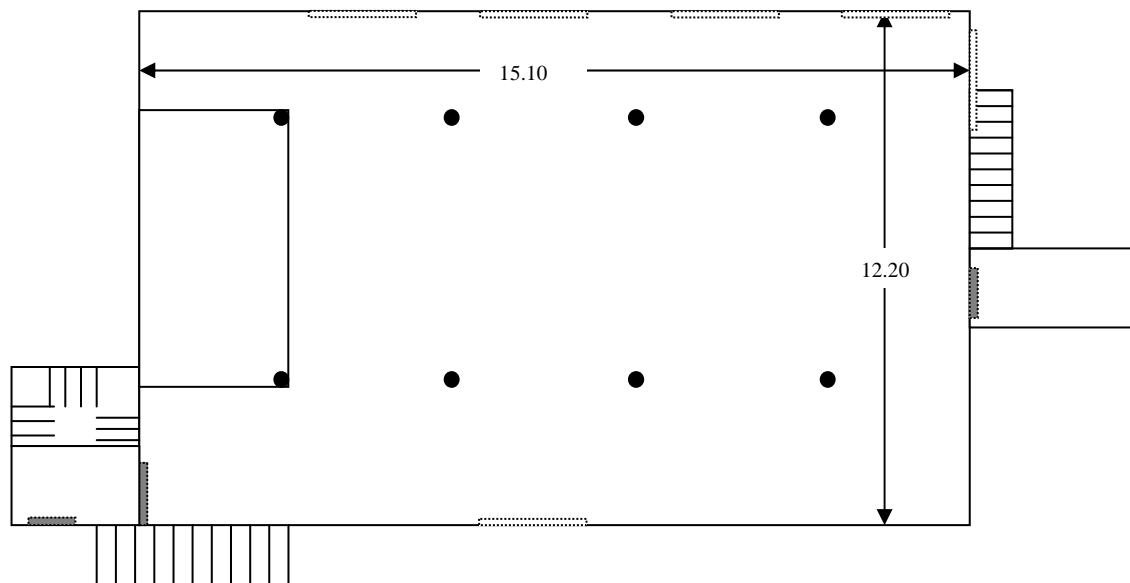

FOREST PARK HOTEL MEETING ROOMS

Nightingale Hall 5th Floor

	U shape	Classroom	Banquet	Theatre	Oval	Standing Buffet/ Cocktail
				Style	Conference	
Function Room: Nightingale Hall Dimensions Size: 22.5 x 8.5 Area: 200 m² Height (m): 2.60						
Persons	45 - 55	108	-	168 - 200	45 - 55	200

FOREST PARK HOTEL MEETING ROOMS

Silvan Hall BREAKFAST ROOM

	U shape	Classroom	Banquet	Theatre	Oval	Standing Buffet/ Cocktail
				Style	Conference	
Function Room: Silvan Hall Dimensions Size: 14.5 x 15.5 Area: 229 m² Height (m): 2.50						
Persons	45 - 52	72 - 80	200	105 - 140	52	200 - 230

FOREST PARK HOTEL MEETING ROOMS

Caledonia Hall 5TH FLOOR CONFERENCE

	U shape	Classroom	Banquet	Theatre	Oval	Standing Buffet/ Cocktail
				Style	Conference	
Function Room: Caledonia Hall Dimensions Size: 15.10 x 12.20 Area: 193 m² Height (m): 2.72						
Persons	35 - 40	64	-	110	35 - 40	180 - 190

FOREST PARK HOTEL MEETING ROOMS

Princess Irene of Greece Hall

	U shape	Classroom	Banquet	Theatre	Oval	Standing Buffet/ Cocktail
				Style	Conference	
Function Room: Princess Irene of Greece Hall Dimensions Size: 12.5 x 8.5 Area: 106 m ² Height (m): 3.40						
Persons	45	80	-	120	45	100