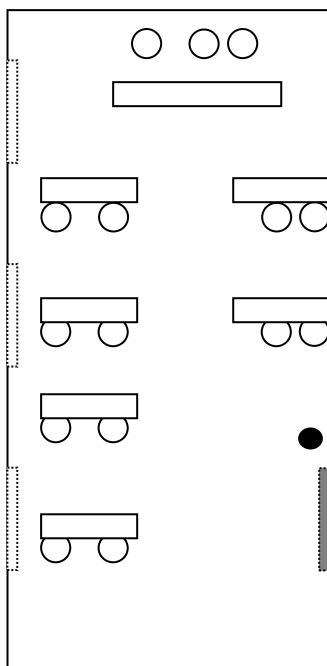

FOREST PARK HOTEL MEETING ROOMS

Adonis Hall
2ND FLOOR

	U shape	Classroom	Banquet	Theatre	Oval	Standing Buffet/ Cocktail
				Style	Conference	
Function Room: Adonis Hall Dimensions Size: 7.8 x 3.7 Area: 28.8 m² Height (m): 3.10						
Persons	25 - 28	10 - 15	-	26 - 30	25 - 28	30