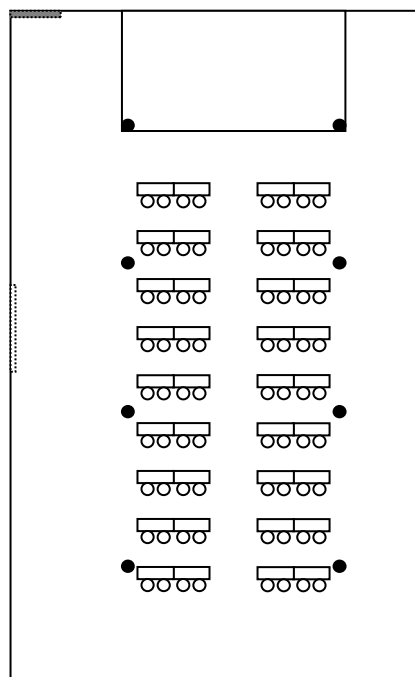

FOREST PARK HOTEL MEETING ROOMS

Nightingale Hall 5th Floor

	U shape	Classroom	Banquet	Theatre	Oval	Standing Buffet/ Cocktail
				Style	Conference	
Function Room: Nightingale Hall Dimensions Size: 22.5 x 8.5 Area: 200 m² Height (m): 2.60						
Persons	45 - 55	108	-	168 - 200	45 - 55	200

FOREST PARK HOTEL MEETING ROOMS

Silvan Hall BREAKFAST ROOM

	U shape	Classroom	Banquet	Theatre	Oval	Standing Buffet/ Cocktail
				Style	Conference	
Function Room: Silvan Hall Dimensions Size: 14.5 x 15.5 Area: 229 m² Height (m): 2.50						
Persons	45 - 52	72 - 80	200	105 - 140	52	200 - 230

FOREST PARK HOTEL MEETING ROOMS

Caledonia Hall 5TH FLOOR CONFERENCE

	U shape	Classroom	Banquet	Theatre	Oval	Standing Buffet/ Cocktail
				Style	Conference	
Function Room: Caledonia Hall Dimensions Size: 15.10 x 12.20 Area: 193 m² Height (m): 2.72						
Persons	35 - 40	64	-	110	35 - 40	180 - 190

FOREST PARK HOTEL MEETING ROOMS

Princess Irene of Greece Hall

	U shape	Classroom	Banquet	Theatre	Oval	Standing Buffet/ Cocktail
				Style	Conference	
Function Room: Princess Irene of Greece Hall Dimensions Size: 12.5 x 8.5 Area: 106 m ² Height (m): 3.40						
Persons	45	80	-	120	45	100