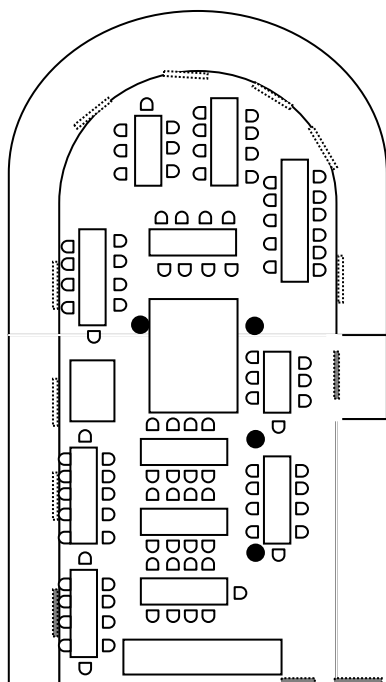

FOREST PARK HOTEL MEETING ROOMS

Daphne du Maurier Hall

	U shape	Classroom	Banquet	Theatre	Oval	Standing Buffet/ Cocktail
				Style	Conference	
Function Room: Daphne du Maurier Hall Dimensions Size: 11.5 x 5 Area: 57.5 m² Height (m): 2.85						
Persons	20 - 25	40	40 - 50	50 - 60	20 - 25	50

FOREST PARK HOTEL MEETING ROOMS

Princess Royal Mary of England Hall

	U shape	Classroom	Banquet	Theatre	Oval	Standing Buffet/ Cocktail
				Style	Conference	
Function Room: Princess Royal Mary of England Hall Dimensions Size: 7.3 x 4.65 Area: 34 m² Height (m): 3.30						
Persons	20 - 25	25	20	30	20 - 25	33

FOREST PARK HOTEL MEETING ROOMS

Blue Restaurant

	U shape	Classroom	Banquet	Theatre	Oval	Standing Buffet/ Cocktail
				Style	Conference	
Function Room: Blue Restaurant Dimensions Size: Area: m ² Height (m): 3.45						
Persons	-	-	100 - 130	-	-	200

FOREST PARK HOTEL MEETING ROOMS

Indira Gandhi I Hall

	U shape	Classroom	Banquet	Theatre	Oval	Standing Buffet/ Cocktail
				Style	Conference	
Function Room: Indira Gandhi I Dimensions Size: 10 x 5.75 Area: 57.5 m² Height (m): 3.45						
Persons	25 - 32	-	30 - 48	-	25 - 30	57