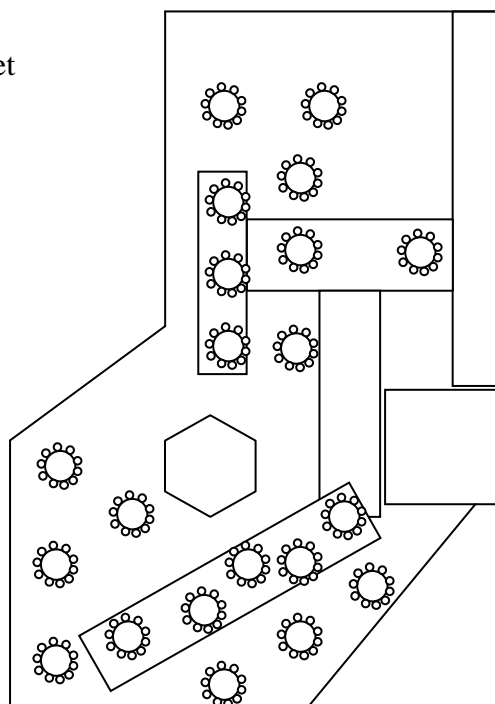

FOREST PARK HOTEL MEETING ROOMS

Indira Gandhi I Hall

	U shape	Classroom	Banquet	Theatre	Oval	Standing Buffet/ Cocktail
				Style	Conference	
Function Room: Indira Gandhi I Dimensions Size: 10 x 5.75 Area: 57.5 m² Height (m): 3.45						
Persons	25 - 32	-	30 - 48	-	25 - 30	57

FOREST PARK HOTEL MEETING ROOMS

Indira Gandhi II Hall

	U shape	Classroom	Banquet	Theatre	Oval	Standing Buffet/ Cocktail
				Style	Conference	
Function Room: Indira Gandhi II Dimensions Size: 14.7 x 4.25 Area: 62.4 m² Height (m): 2.75						
Persons	40 - 50	40 - 50	55	60	40 - 50	62

FOREST PARK HOTEL MEETING ROOMS

Outdoor Swimming Pool

Cocktail /
Standing
Buffet

Banquet

	U shape	Classroom	Banquet	Theatre Style	Oval Conference	Standing Buffet/ Cocktail
Function Room: Outdoor Swimming Pool Dimensions Size: Area: m ²						
Persons	-	-	180	-	-	250

FOREST PARK HOTEL MEETING ROOMS

Indoor Swimming Pool

	U shape	Classroom	Banquet	Theatre Style	Oval Conference	Standing Buffet/ Cocktail
Function Room: Indoor Swimming Pool Dimensions Size: Area: m ²						
Persons	-	-	-	-	-	60 - 100