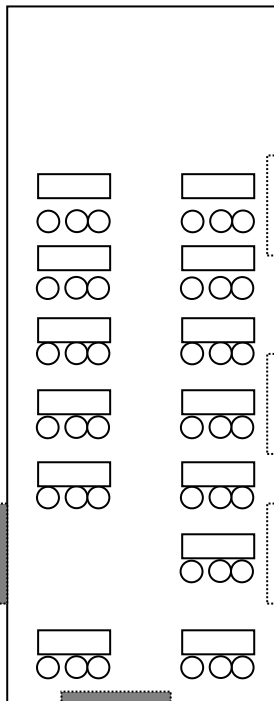

FOREST PARK HOTEL MEETING ROOMS

Caledonia Hall 5TH FLOOR CONFERENCE

	U shape	Classroom	Banquet	Theatre	Oval	Standing Buffet/ Cocktail
				Style	Conference	
Function Room: Caledonia Hall Dimensions Size: 15.10 x 12.20 Area: 193 m² Height (m): 2.72						
Persons	35 - 40	64	-	110	35 - 40	180 - 190

FOREST PARK HOTEL MEETING ROOMS

Princess Irene of Greece Hall

	U shape	Classroom	Banquet	Theatre	Oval	Standing Buffet/ Cocktail
				Style	Conference	
Function Room: Princess Irene of Greece Hall Dimensions Size: 12.5 x 8.5 Area: 106 m ² Height (m): 3.40						
Persons	45	80	-	120	45	100

FOREST PARK HOTEL MEETING ROOMS

Adonis Hall
2ND FLOOR

	U shape	Classroom	Banquet	Theatre	Oval	Standing Buffet/ Cocktail
				Style	Conference	
Function Room: Adonis Hall Dimensions Size: 7.8 x 3.7 Area: 28.8 m ² Height (m): 3.10						
Persons	25 - 28	10 - 15	-	26 - 30	25 - 28	30

FOREST PARK HOTEL MEETING ROOMS

Daphne du Maurier Hall

	U shape	Classroom	Banquet	Theatre	Oval	Standing Buffet/ Cocktail
				Style	Conference	
Function Room: Daphne du Maurier Hall Dimensions Size: 11.5 x 5 Area: 57.5 m² Height (m): 2.85						
Persons	20 - 25	40	40 - 50	50 - 60	20 - 25	50