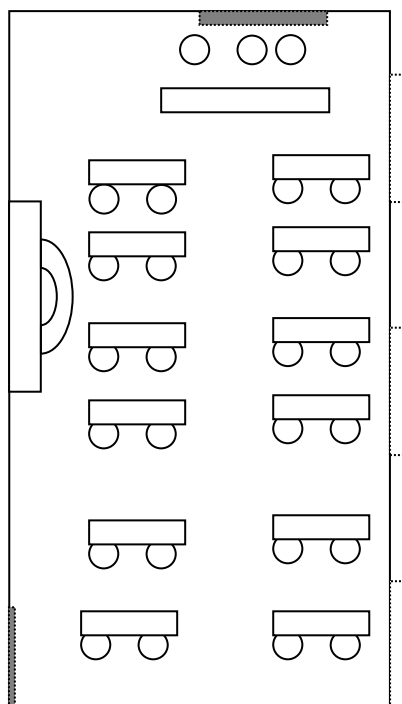

FOREST PARK HOTEL MEETING ROOMS

Princess Irene of Greece Hall

	U shape	Classroom	Banquet	Theatre	Oval	Standing Buffet/ Cocktail
				Style	Conference	
Function Room: Princess Irene of Greece Hall Dimensions Size: 12.5 x 8.5 Area: 106 m ² Height (m): 3.40						
Persons	45	80	-	120	45	100

FOREST PARK HOTEL MEETING ROOMS

Adonis Hall
2ND FLOOR

	U shape	Classroom	Banquet	Theatre	Oval	Standing Buffet/ Cocktail
				Style	Conference	
Function Room: Adonis Hall Dimensions Size: 7.8 x 3.7 Area: 28.8 m ² Height (m): 3.10						
Persons	25 - 28	10 - 15	-	26 - 30	25 - 28	30

FOREST PARK HOTEL MEETING ROOMS

Daphne du Maurier Hall

	U shape	Classroom	Banquet	Theatre	Oval	Standing Buffet/ Cocktail
				Style	Conference	
Function Room: Daphne du Maurier Hall Dimensions Size: 11.5 x 5 Area: 57.5 m² Height (m): 2.85						
Persons	20 - 25	40	40 - 50	50 - 60	20 - 25	50

FOREST PARK HOTEL MEETING ROOMS

Princess Royal Mary of England Hall

	U shape	Classroom	Banquet	Theatre	Oval	Standing Buffet/ Cocktail
				Style	Conference	
Function Room: Princess Royal Mary of England Hall Dimensions Size: 7.3 x 4.65 Area: 34 m² Height (m): 3.30						
Persons	20 - 25	25	20	30	20 - 25	33