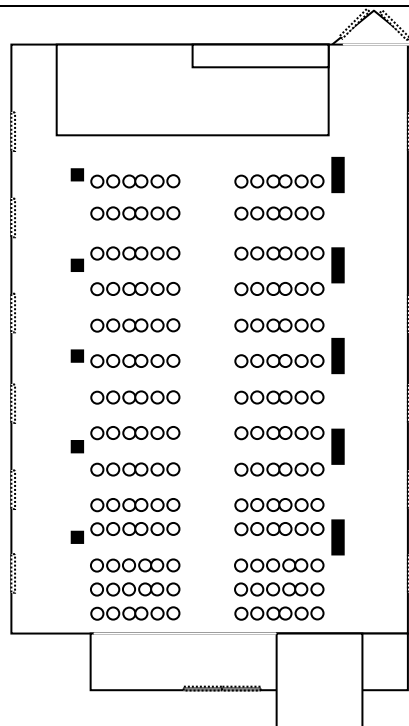

FOREST PARK HOTEL MEETING ROOMS

Nightingale Hall 5th Floor

	U shape	Classroom	Banquet	Theatre	Oval	Standing Buffet/ Cocktail
				Style	Conference	
Function Room: Nightingale Hall Dimensions Size: 22.5 x 8.5 Area: 200 m² Height (m): 2.60						
Persons	45 - 55	108	-	168 - 200	45 - 55	200

FOREST PARK HOTEL MEETING ROOMS

Silvan Hall BREAKFAST ROOM

	U shape	Classroom	Banquet	Theatre	Oval	Standing Buffet/ Cocktail
				Style	Conference	
Function Room: Silvan Hall Dimensions Size: 14.5 x 15.5 Area: 229 m² Height (m): 2.50						
Persons	45 - 52	72 - 80	200	105 - 140	52	200 - 230

FOREST PARK HOTEL MEETING ROOMS

Caledonia Hall 5TH FLOOR CONFERENCE

	U shape	Classroom	Banquet	Theatre	Oval	Standing Buffet/ Cocktail
				Style	Conference	
Function Room: Caledonia Hall Dimensions Size: 15.10 x 12.20 Area: 193 m² Height (m): 2.72						
Persons	35 - 40	64	-	110	35 - 40	180 - 190

FOREST PARK HOTEL MEETING ROOMS

Princess Royal Mary of England Hall

	U shape	Classroom	Banquet	Theatre	Oval	Standing Buffet/ Cocktail
				Style	Conference	
Function Room: Princess Royal Mary of England Hall Dimensions Size: 7.3 x 4.65 Area: 34 m² Height (m): 3.30						
Persons	20 - 25	25	20	30	20 - 25	33