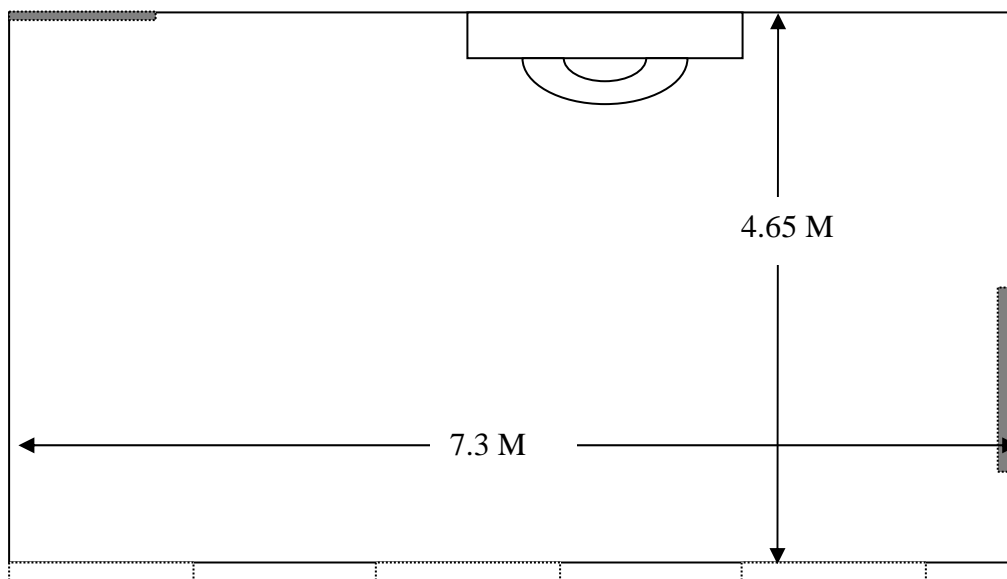

FOREST PARK HOTEL MEETING ROOMS

Princess Irene of Greece Hall

	U shape	Classroom	Banquet	Theatre	Oval	Standing Buffet/ Cocktail
				Style	Conference	
Function Room: Princess Irene of Greece Hall Dimensions Size: 12.5 x 8.5 Area: 106 m ² Height (m): 3.40						
Persons	45	80	-	120	45	100

FOREST PARK HOTEL MEETING ROOMS

Daphne du Maurier Hall

	U shape	Classroom	Banquet	Theatre	Oval	Standing Buffet/ Cocktail
				Style	Conference	
Function Room: Daphne du Maurier Hall Dimensions Size: 11.5 x 5 Area: 57.5 m² Height (m): 2.85						
Persons	20 - 25	40	40 - 50	50 - 60	20 - 25	50

FOREST PARK HOTEL MEETING ROOMS

Princess Royal Mary of England Hall

	U shape	Classroom	Banquet	Theatre	Oval	Standing Buffet/ Cocktail
				Style	Conference	
Function Room: Princess Royal Mary of England Hall Dimensions Size: 7.3 x 4.65 Area: 34 m² Height (m): 3.30						
Persons	20 - 25	25	20	30	20 - 25	33

FOREST PARK HOTEL MEETING ROOMS

Indira Gandhi I Hall

	U shape	Classroom	Banquet	Theatre	Oval	Standing Buffet/ Cocktail
				Style	Conference	
Function Room: Indira Gandhi I Dimensions Size: 10 x 5.75 Area: 57.5 m² Height (m): 3.45						
Persons	25 - 32	-	30 - 48	-	25 - 30	57