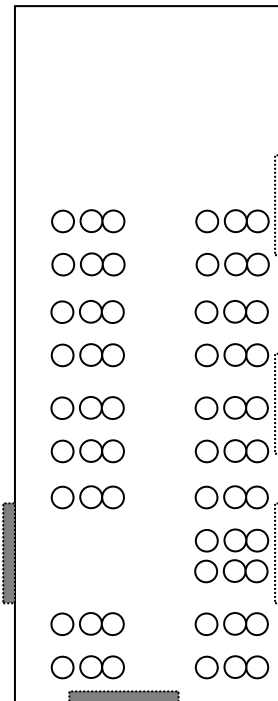

FOREST PARK HOTEL MEETING ROOMS

Nightingale Hall 5th Floor

	U shape	Classroom	Banquet	Theatre	Oval	Standing Buffet/ Cocktail
				Style	Conference	
Function Room: Nightingale Hall Dimensions Size: 22.5 x 8.5 Area: 200 m² Height (m): 2.60						
Persons	45 - 55	108	-	168 - 200	45 - 55	200

FOREST PARK HOTEL MEETING ROOMS

Caledonia Hall 5TH FLOOR CONFERENCE

	U shape	Classroom	Banquet	Theatre	Oval	Standing Buffet/ Cocktail
				Style	Conference	
Function Room: Caledonia Hall Dimensions Size: 15.10 x 12.20 Area: 193 m² Height (m): 2.72						
Persons	35 - 40	64	-	110	35 - 40	180 - 190

FOREST PARK HOTEL MEETING ROOMS

Adonis Hall
2ND FLOOR

	U shape	Classroom	Banquet	Theatre	Oval	Standing Buffet/ Cocktail
				Style	Conference	
Function Room: Adonis Hall Dimensions Size: 7.8 x 3.7 Area: 28.8 m ² Height (m): 3.10						
Persons	25 - 28	10 - 15	-	26 - 30	25 - 28	30

FOREST PARK HOTEL MEETING ROOMS

Daphne du Maurier Hall

	U shape	Classroom	Banquet	Theatre	Oval	Standing Buffet/ Cocktail
				Style	Conference	
Function Room: Daphne du Maurier Hall Dimensions Size: 11.5 x 5 Area: 57.5 m² Height (m): 2.85						
Persons	20 - 25	40	40 - 50	50 - 60	20 - 25	50