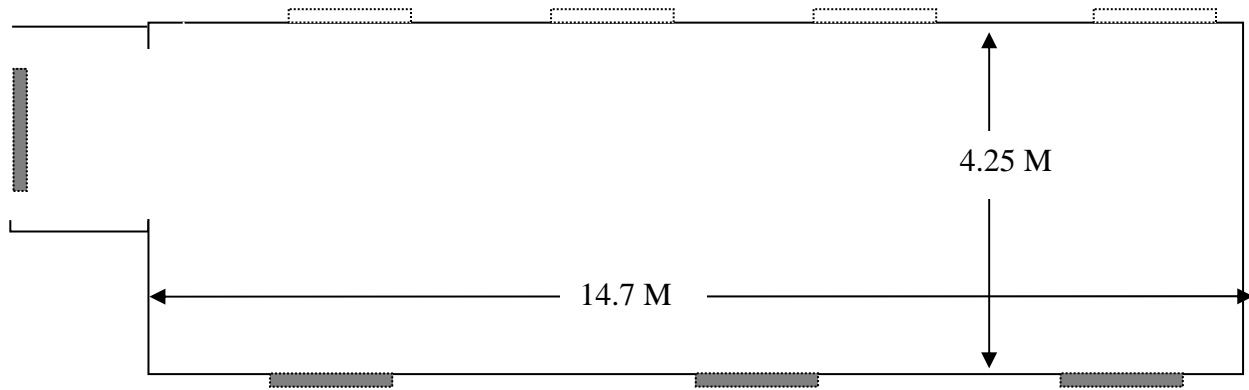

FOREST PARK HOTEL MEETING ROOMS

Daphne du Maurier Hall

	U shape	Classroom	Banquet	Theatre	Oval	Standing Buffet/ Cocktail
				Style	Conference	
Function Room: Daphne du Maurier Hall Dimensions Size: 11.5 x 5 Area: 57.5 m² Height (m): 2.85						
Persons	20 - 25	40	40 - 50	50 - 60	20 - 25	50

FOREST PARK HOTEL MEETING ROOMS

Princess Royal Mary of England Hall

	U shape	Classroom	Banquet	Theatre	Oval	Standing Buffet/ Cocktail
				Style	Conference	
Function Room: Princess Royal Mary of England Hall Dimensions Size: 7.3 x 4.65 Area: 34 m² Height (m): 3.30						
Persons	20 - 25	25	20	30	20 - 25	33

FOREST PARK HOTEL MEETING ROOMS

Indira Gandhi I Hall

	U shape	Classroom	Banquet	Theatre	Oval	Standing Buffet/ Cocktail
				Style	Conference	
Function Room: Indira Gandhi I Dimensions Size: 10 x 5.75 Area: 57.5 m² Height (m): 3.45						
Persons	25 - 32	-	30 - 48	-	25 - 30	57

FOREST PARK HOTEL MEETING ROOMS

Indira Gandhi II Hall

	U shape	Classroom	Banquet	Theatre	Oval	Standing Buffet/ Cocktail
				Style	Conference	
Function Room: Indira Gandhi II Dimensions Size: 14.7 x 4.25 Area: 62.4 m² Height (m): 2.75						
Persons	40 - 50	40 - 50	55	60	40 - 50	62