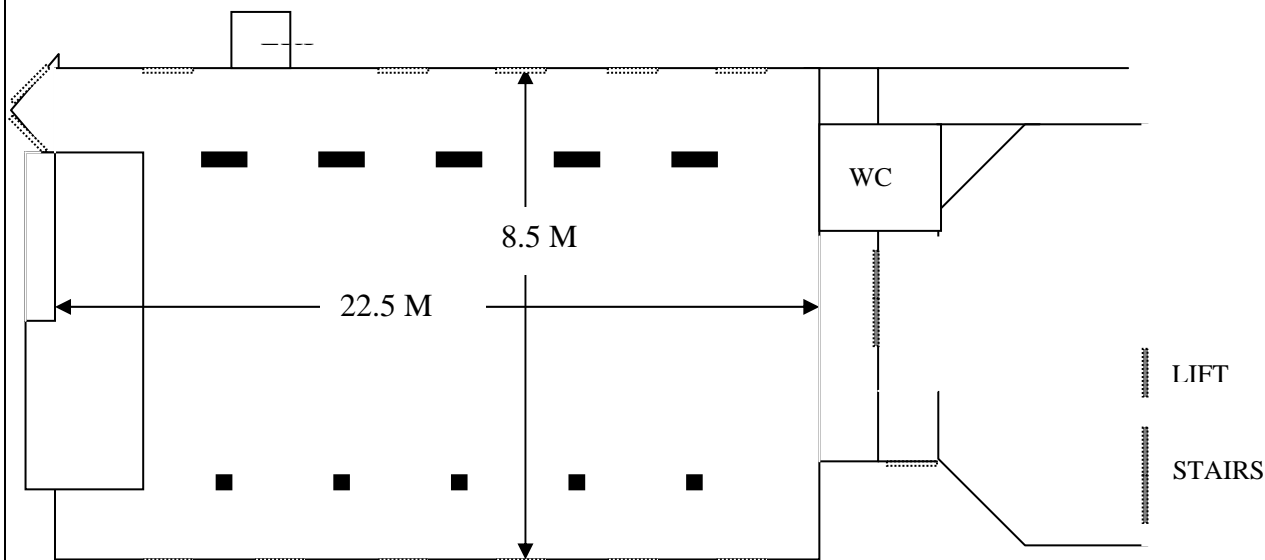

FOREST PARK HOTEL MEETING ROOMS

Nightingale Hall 5th Floor

	U shape	Classroom	Banquet	Theatre	Oval	Standing Buffet/ Cocktail
				Style	Conference	
Function Room: Nightingale Hall Dimensions Size: 22.5 x 8.5 Area: 200 m² Height (m): 2.60						
Persons	45 - 55	108	-	168 - 200	45 - 55	200

FOREST PARK HOTEL MEETING ROOMS

Silvan Hall BREAKFAST ROOM

	U shape	Classroom	Banquet	Theatre	Oval	Standing Buffet/ Cocktail
				Style	Conference	
Function Room: Silvan Hall Dimensions Size: 14.5 x 15.5 Area: 229 m² Height (m): 2.50						
Persons	45 - 52	72 - 80	200	105 - 140	52	200 - 230

FOREST PARK HOTEL MEETING ROOMS

Caledonia Hall 5TH FLOOR CONFERENCE

	U shape	Classroom	Banquet	Theatre	Oval	Standing Buffet/ Cocktail
				Style	Conference	
Function Room: Caledonia Hall Dimensions Size: 15.10 x 12.20 Area: 193 m² Height (m): 2.72						
Persons	35 - 40	64	-	110	35 - 40	180 - 190

FOREST PARK HOTEL MEETING ROOMS

Princess Royal Mary of England Hall

	U shape	Classroom	Banquet	Theatre	Oval	Standing Buffet/ Cocktail
				Style	Conference	
Function Room: Princess Royal Mary of England Hall Dimensions Size: 7.3 x 4.65 Area: 34 m² Height (m): 3.30						
Persons	20 - 25	25	20	30	20 - 25	33