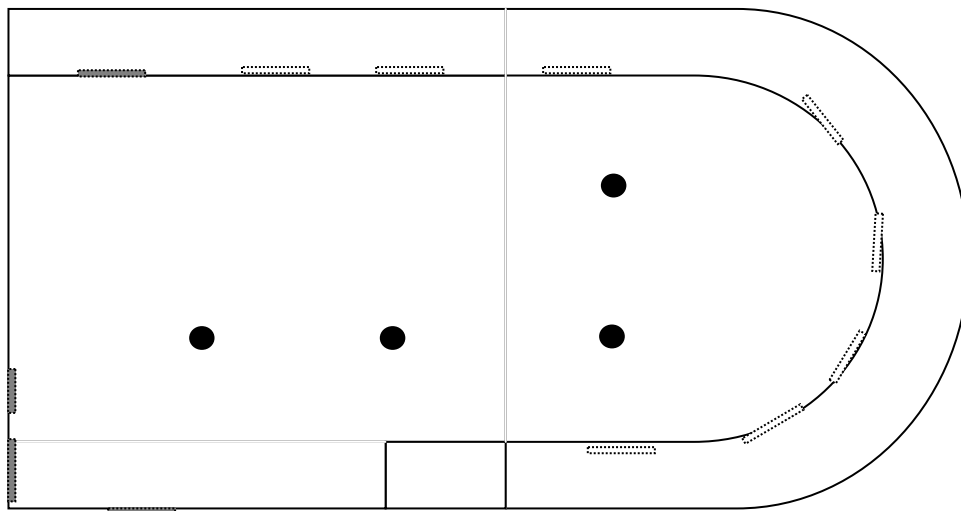

FOREST PARK HOTEL MEETING ROOMS

Blue Restaurant

	U shape	Classroom	Banquet	Theatre	Oval	Standing Buffet/ Cocktail
				Style	Conference	
Function Room: Blue Restaurant Dimensions Size: Area: m² Height (m): 3.45						
Persons	-	-	100 - 130	-	-	200