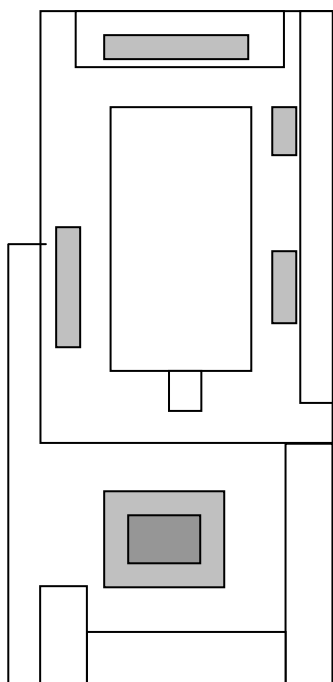

Cocktail /
Standing
Buffet