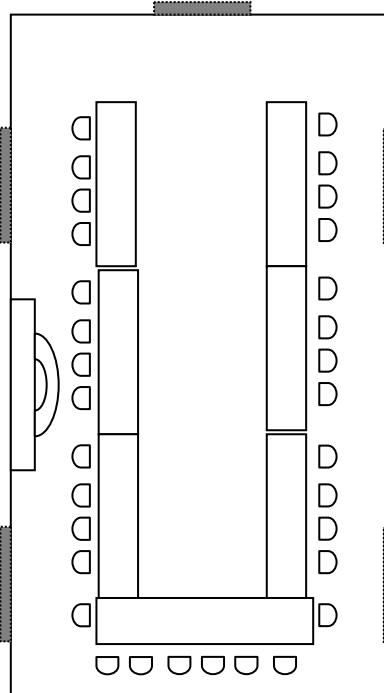

FOREST PARK HOTEL MEETING ROOMS

Daphne du Maurier Hall

	U shape	Classroom	Banquet	Theatre	Oval	Standing Buffet/ Cocktail
				Style	Conference	
Function Room: Daphne du Maurier Hall Dimensions Size: 11.5 x 5 Area: 57.5 m² Height (m): 2.85						
Persons	20 - 25	40	40 - 50	50 - 60	20 - 25	50

FOREST PARK HOTEL MEETING ROOMS

Princess Royal Mary of England Hall

	U shape	Classroom	Banquet	Theatre	Oval	Standing Buffet/ Cocktail
				Style	Conference	
Function Room: Princess Royal Mary of England Hall Dimensions Size: 7.3 x 4.65 Area: 34 m² Height (m): 3.30						
Persons	20 - 25	25	20	30	20 - 25	33

FOREST PARK HOTEL MEETING ROOMS

Blue Restaurant

	U shape	Classroom	Banquet	Theatre	Oval	Standing Buffet/ Cocktail
				Style	Conference	
Function Room: Blue Restaurant Dimensions Size: Area: m ² Height (m): 3.45						
Persons	-	-	100 - 130	-	-	200

FOREST PARK HOTEL MEETING ROOMS

Indira Gandhi I Hall

	U shape	Classroom	Banquet	Theatre	Oval	Standing Buffet/ Cocktail
				Style	Conference	
Function Room: Indira Gandhi I Dimensions Size: 10 x 5.75 Area: 57.5 m² Height (m): 3.45						
Persons	25 - 32	-	30 - 48	-	25 - 30	57