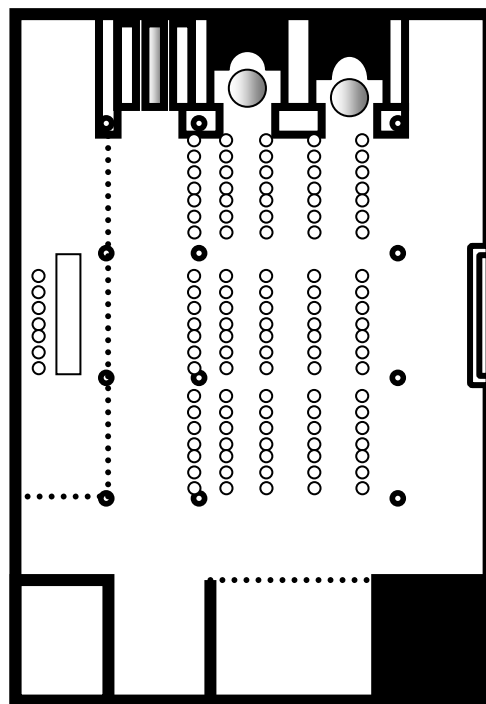

FOREST PARK HOTEL MEETING ROOMS

Nightingale Hall 5th Floor

	U shape	Classroom	Banquet	Theatre	Oval	Standing Buffet/ Cocktail
				Style	Conference	
Function Room: Nightingale Hall Dimensions Size: 22.5 x 8.5 Area: 200 m² Height (m): 2.60						
Persons	45 - 55	108	-	168 - 200	45 - 55	200

FOREST PARK HOTEL MEETING ROOMS

Silvan Hall BREAKFAST ROOM

	U shape	Classroom	Banquet	Theatre	Oval	Standing Buffet/ Cocktail
				Style	Conference	
Function Room: Silvan Hall Dimensions Size: 14.5 x 15.5 Area: 229 m² Height (m): 2.50						
Persons	45 - 52	72 - 80	200	105 - 140	52	200 - 230

FOREST PARK HOTEL MEETING ROOMS

Caledonia Hall 5TH FLOOR CONFERENCE

	U shape	Classroom	Banquet	Theatre	Oval	Standing Buffet/ Cocktail
				Style	Conference	
Function Room: Caledonia Hall Dimensions Size: 15.10 x 12.20 Area: 193 m² Height (m): 2.72						
Persons	35 - 40	64	-	110	35 - 40	180 - 190

FOREST PARK HOTEL MEETING ROOMS

Princess Irene of Greece Hall

	U shape	Classroom	Banquet	Theatre	Oval	Standing Buffet/ Cocktail
				Style	Conference	
Function Room: Princess Irene of Greece Hall Dimensions Size: 12.5 x 8.5 Area: 106 m ² Height (m): 3.40						
Persons	45	80	-	120	45	100