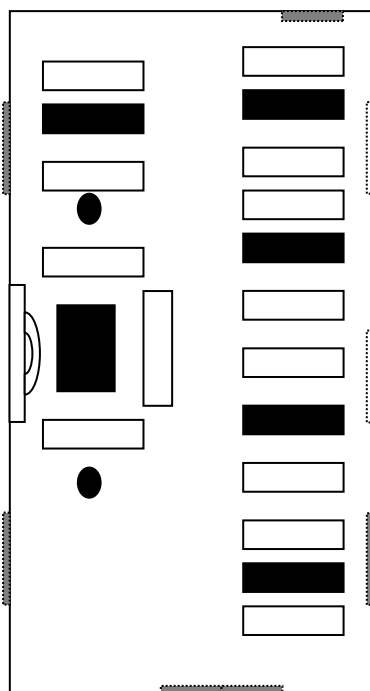

FOREST PARK HOTEL MEETING ROOMS

Nightingale Hall 5th Floor

	U shape	Classroom	Banquet	Theatre	Oval	Standing Buffet/ Cocktail
				Style	Conference	
Function Room: Nightingale Hall Dimensions Size: 22.5 x 8.5 Area: 200 m² Height (m): 2.60						
Persons	45 - 55	108	-	168 - 200	45 - 55	200

FOREST PARK HOTEL MEETING ROOMS

Silvan Hall BREAKFAST ROOM

	U shape	Classroom	Banquet	Theatre	Oval	Standing Buffet/ Cocktail
				Style	Conference	
Function Room: Silvan Hall Dimensions Size: 14.5 x 15.5 Area: 229 m² Height (m): 2.50						
Persons	45 - 52	72 - 80	200	105 - 140	52	200 - 230

FOREST PARK HOTEL MEETING ROOMS

Caledonia Hall 5TH FLOOR CONFERENCE

	U shape	Classroom	Banquet	Theatre	Oval	Standing Buffet/ Cocktail
				Style	Conference	
Function Room: Caledonia Hall Dimensions Size: 15.10 x 12.20 Area: 193 m² Height (m): 2.72						
Persons	35 - 40	64	-	110	35 - 40	180 - 190

FOREST PARK HOTEL MEETING ROOMS

Princess Irene of Greece Hall

	U shape	Classroom	Banquet	Theatre	Oval	Standing Buffet/ Cocktail
				Style	Conference	
Function Room: Princess Irene of Greece Hall Dimensions Size: 12.5 x 8.5 Area: 106 m ² Height (m): 3.40						
Persons	45	80	-	120	45	100