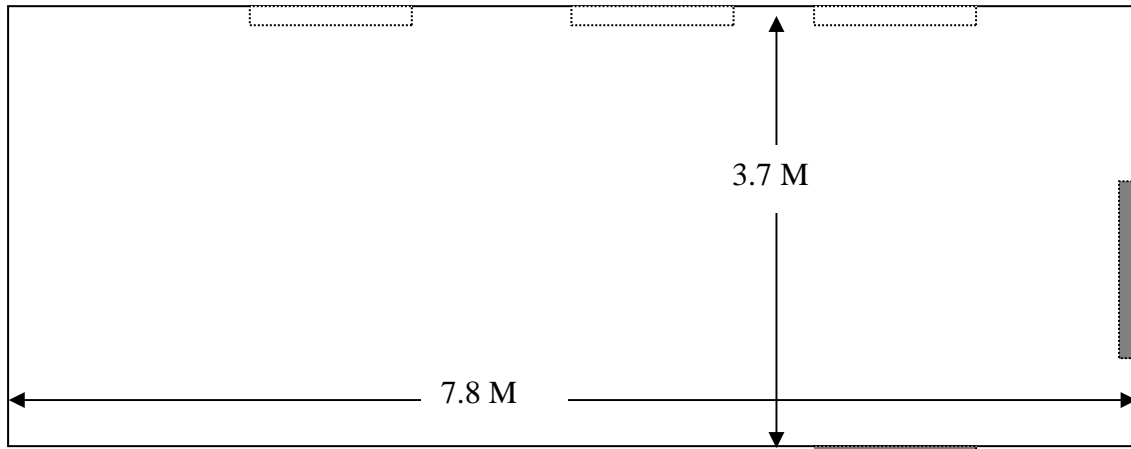

FOREST PARK HOTEL MEETING ROOMS

Princess Irene of Greece Hall

	U shape	Classroom	Banquet	Theatre	Oval	Standing Buffet/ Cocktail
				Style	Conference	
Function Room: Princess Irene of Greece Hall Dimensions Size: 12.5 x 8.5 Area: 106 m ² Height (m): 3.40						
Persons	45	80	-	120	45	100

FOREST PARK HOTEL MEETING ROOMS

Adonis Hall
2ND FLOOR

	U shape	Classroom	Banquet	Theatre	Oval	Standing Buffet/ Cocktail
				Style	Conference	
Function Room: Adonis Hall Dimensions Size: 7.8 x 3.7 Area: 28.8 m ² Height (m): 3.10						
Persons	25 - 28	10 - 15	-	26 - 30	25 - 28	30

FOREST PARK HOTEL MEETING ROOMS

Daphne du Maurier Hall

	U shape	Classroom	Banquet	Theatre	Oval	Standing Buffet/ Cocktail
				Style	Conference	
Function Room: Daphne du Maurier Hall Dimensions Size: 11.5 x 5 Area: 57.5 m² Height (m): 2.85						
Persons	20 - 25	40	40 - 50	50 - 60	20 - 25	50

FOREST PARK HOTEL MEETING ROOMS

Princess Royal Mary of England Hall

	U shape	Classroom	Banquet	Theatre	Oval	Standing Buffet/ Cocktail
				Style	Conference	
Function Room: Princess Royal Mary of England Hall Dimensions Size: 7.3 x 4.65 Area: 34 m² Height (m): 3.30						
Persons	20 - 25	25	20	30	20 - 25	33