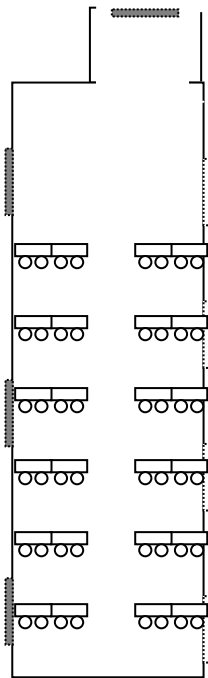

FOREST PARK HOTEL MEETING ROOMS

Indira Gandhi II Hall

	U shape	Classroom	Banquet	Theatre	Oval	Standing Buffet/ Cocktail
				Style	Conference	
Function Room: Indira Gandhi II Dimensions Size: 14.7 x 4.25 Area: 62.4 m² Height (m): 2.75						
Persons	40 - 50	40 - 50	55	60	40 - 50	62