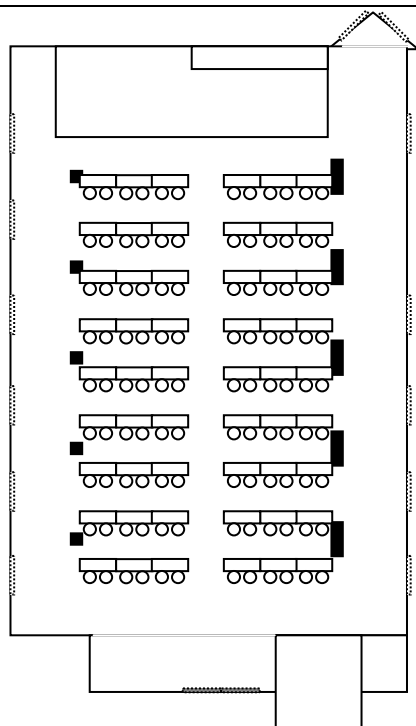

FOREST PARK HOTEL MEETING ROOMS

Nightingale Hall 5th Floor

	U shape	Classroom	Banquet	Theatre	Oval	Standing Buffet/ Cocktail
				Style	Conference	
Function Room: Nightingale Hall Dimensions Size: 22.5 x 8.5 Area: 200 m² Height (m): 2.60						
Persons	45 - 55	108	-	168 - 200	45 - 55	200

FOREST PARK HOTEL MEETING ROOMS

Silvan Hall BREAKFAST ROOM

	U shape	Classroom	Banquet	Theatre	Oval	Standing Buffet/ Cocktail
				Style	Conference	
Function Room: Silvan Hall Dimensions Size: 14.5 x 15.5 Area: 229 m² Height (m): 2.50						
Persons	45 - 52	72 - 80	200	105 - 140	52	200 - 230

FOREST PARK HOTEL MEETING ROOMS

Caledonia Hall 5TH FLOOR CONFERENCE

	U shape	Classroom	Banquet	Theatre	Oval	Standing Buffet/ Cocktail
				Style	Conference	
Function Room: Caledonia Hall Dimensions Size: 15.10 x 12.20 Area: 193 m² Height (m): 2.72						
Persons	35 - 40	64	-	110	35 - 40	180 - 190

FOREST PARK HOTEL MEETING ROOMS

Princess Royal Mary of England Hall

	U shape	Classroom	Banquet	Theatre	Oval	Standing Buffet/ Cocktail
				Style	Conference	
Function Room: Princess Royal Mary of England Hall Dimensions Size: 7.3 x 4.65 Area: 34 m² Height (m): 3.30						
Persons	20 - 25	25	20	30	20 - 25	33