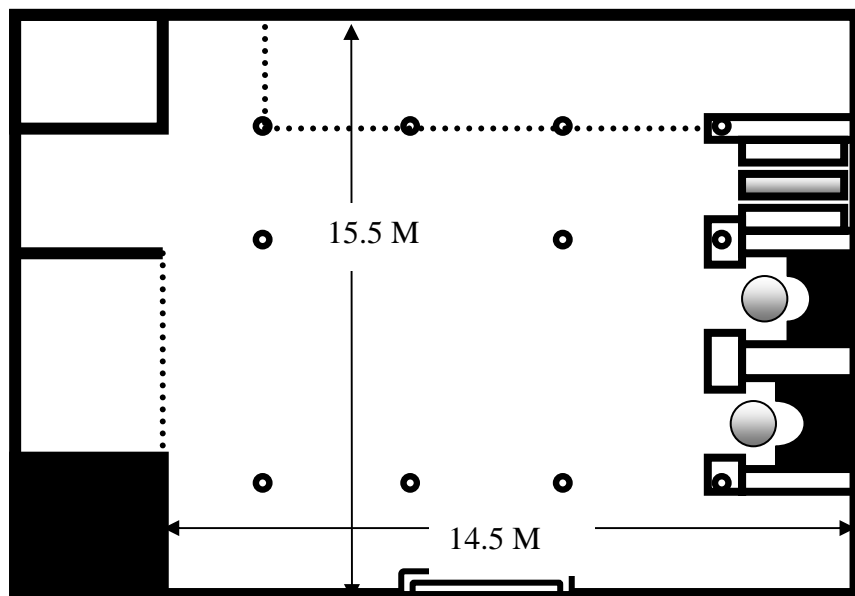

FOREST PARK HOTEL MEETING ROOMS

Nightingale Hall 5th Floor

	U shape	Classroom	Banquet	Theatre	Oval	Standing Buffet/ Cocktail
				Style	Conference	
Function Room: Nightingale Hall Dimensions Size: 22.5 x 8.5 Area: 200 m² Height (m): 2.60						
Persons	45 - 55	108	-	168 - 200	45 - 55	200

FOREST PARK HOTEL MEETING ROOMS

Silvan Hall BREAKFAST ROOM

	U shape	Classroom	Banquet	Theatre	Oval	Standing Buffet/ Cocktail
				Style	Conference	
Function Room: Silvan Hall Dimensions Size: 14.5 x 15.5 Area: 229 m² Height (m): 2.50						
Persons	45 - 52	72 - 80	200	105 - 140	52	200 - 230

FOREST PARK HOTEL MEETING ROOMS

Caledonia Hall 5TH FLOOR CONFERENCE

	U shape	Classroom	Banquet	Theatre	Oval	Standing Buffet/ Cocktail
				Style	Conference	
Function Room: Caledonia Hall Dimensions Size: 15.10 x 12.20 Area: 193 m² Height (m): 2.72						
Persons	35 - 40	64	-	110	35 - 40	180 - 190

FOREST PARK HOTEL MEETING ROOMS

Princess Irene of Greece Hall

	U shape	Classroom	Banquet	Theatre	Oval	Standing Buffet/ Cocktail
				Style	Conference	
Function Room: Princess Irene of Greece Hall Dimensions Size: 12.5 x 8.5 Area: 106 m ² Height (m): 3.40						
Persons	45	80	-	120	45	100