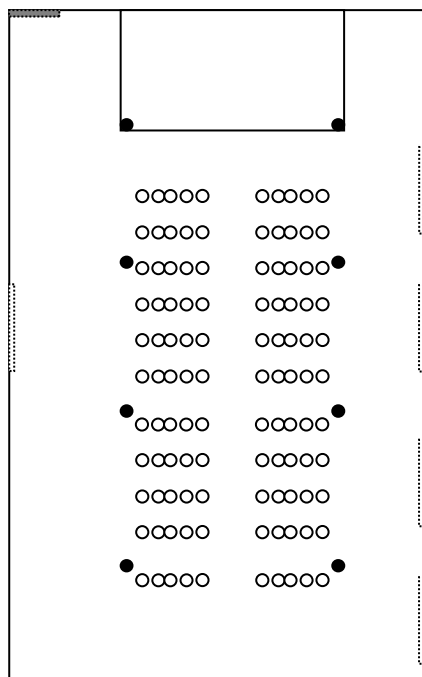

FOREST PARK HOTEL MEETING ROOMS

Nightingale Hall 5th Floor

	U shape	Classroom	Banquet	Theatre	Oval	Standing Buffet/ Cocktail
				Style	Conference	
Function Room: Nightingale Hall Dimensions Size: 22.5 x 8.5 Area: 200 m² Height (m): 2.60						
Persons	45 - 55	108	-	168 - 200	45 - 55	200

FOREST PARK HOTEL MEETING ROOMS

Silvan Hall BREAKFAST ROOM

	U shape	Classroom	Banquet	Theatre	Oval	Standing Buffet/ Cocktail
				Style	Conference	
Function Room: Silvan Hall Dimensions Size: 14.5 x 15.5 Area: 229 m² Height (m): 2.50						
Persons	45 - 52	72 - 80	200	105 - 140	52	200 - 230

FOREST PARK HOTEL MEETING ROOMS

Caledonia Hall 5TH FLOOR CONFERENCE

	U shape	Classroom	Banquet	Theatre	Oval	Standing Buffet/ Cocktail
				Style	Conference	
Function Room: Caledonia Hall Dimensions Size: 15.10 x 12.20 Area: 193 m² Height (m): 2.72						
Persons	35 - 40	64	-	110	35 - 40	180 - 190

FOREST PARK HOTEL MEETING ROOMS

Princess Irene of Greece Hall

	U shape	Classroom	Banquet	Theatre	Oval	Standing Buffet/ Cocktail
				Style	Conference	
Function Room: Princess Irene of Greece Hall Dimensions Size: 12.5 x 8.5 Area: 106 m ² Height (m): 3.40						
Persons	45	80	-	120	45	100