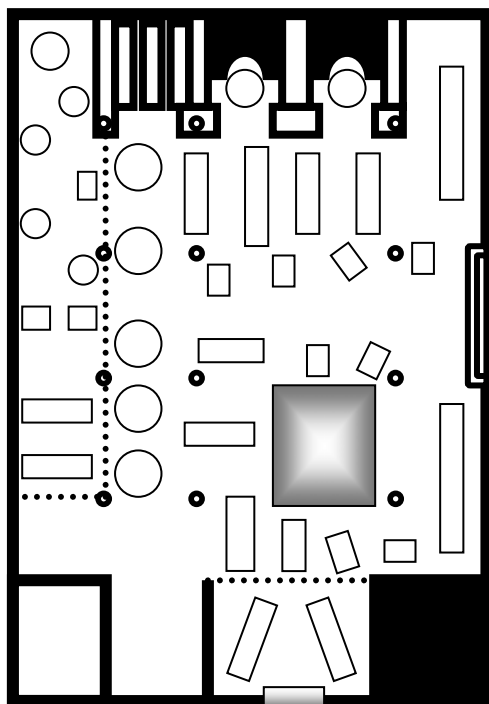

FOREST PARK HOTEL MEETING ROOMS

Nightingale Hall 5th Floor

	U shape	Classroom	Banquet	Theatre	Oval	Standing Buffet/ Cocktail
				Style	Conference	
Function Room: Nightingale Hall Dimensions Size: 22.5 x 8.5 Area: 200 m² Height (m): 2.60						
Persons	45 - 55	108	-	168 - 200	45 - 55	200

FOREST PARK HOTEL MEETING ROOMS

Silvan Hall BREAKFAST ROOM

	U shape	Classroom	Banquet	Theatre	Oval	Standing Buffet/ Cocktail
				Style	Conference	
Function Room: Silvan Hall Dimensions Size: 14.5 x 15.5 Area: 229 m² Height (m): 2.50						
Persons	45 - 52	72 - 80	200	105 - 140	52	200 - 230

FOREST PARK HOTEL MEETING ROOMS

Caledonia Hall 5TH FLOOR CONFERENCE

	U shape	Classroom	Banquet	Theatre	Oval	Standing Buffet/ Cocktail
				Style	Conference	
Function Room: Caledonia Hall Dimensions Size: 15.10 x 12.20 Area: 193 m² Height (m): 2.72						
Persons	35 - 40	64	-	110	35 - 40	180 - 190

FOREST PARK HOTEL MEETING ROOMS

Princess Irene of Greece Hall

	U shape	Classroom	Banquet	Theatre	Oval	Standing Buffet/ Cocktail
				Style	Conference	
Function Room: Princess Irene of Greece Hall Dimensions Size: 12.5 x 8.5 Area: 106 m ² Height (m): 3.40						
Persons	45	80	-	120	45	100