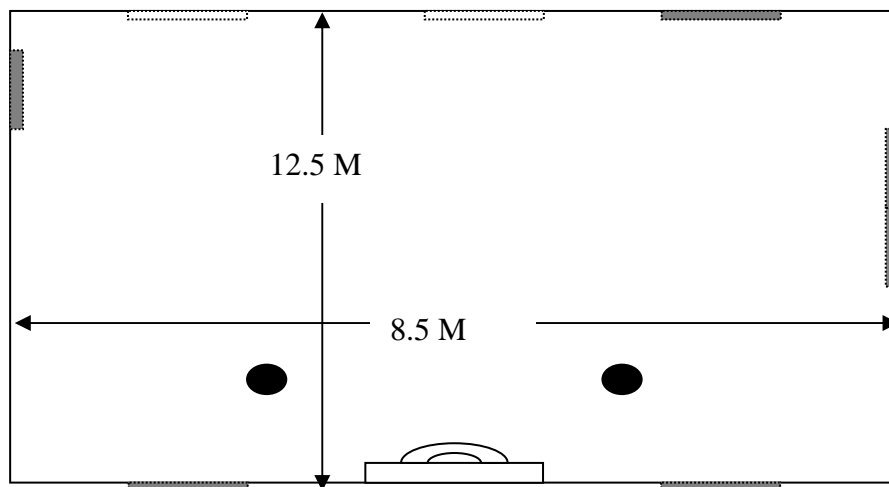

FOREST PARK HOTEL MEETING ROOMS

Nightingale Hall 5th Floor

	U shape	Classroom	Banquet	Theatre	Oval	Standing Buffet/ Cocktail
				Style	Conference	
Function Room: Nightingale Hall Dimensions Size: 22.5 x 8.5 Area: 200 m² Height (m): 2.60						
Persons	45 - 55	108	-	168 - 200	45 - 55	200

FOREST PARK HOTEL MEETING ROOMS

Silvan Hall BREAKFAST ROOM

	U shape	Classroom	Banquet	Theatre	Oval	Standing Buffet/ Cocktail
				Style	Conference	
Function Room: Silvan Hall Dimensions Size: 14.5 x 15.5 Area: 229 m² Height (m): 2.50						
Persons	45 - 52	72 - 80	200	105 - 140	52	200 - 230

FOREST PARK HOTEL MEETING ROOMS

Caledonia Hall 5TH FLOOR CONFERENCE

	U shape	Classroom	Banquet	Theatre	Oval	Standing Buffet/ Cocktail
				Style	Conference	
Function Room: Caledonia Hall Dimensions Size: 15.10 x 12.20 Area: 193 m² Height (m): 2.72						
Persons	35 - 40	64	-	110	35 - 40	180 - 190

FOREST PARK HOTEL MEETING ROOMS

Princess Irene of Greece Hall

	U shape	Classroom	Banquet	Theatre	Oval	Standing Buffet/ Cocktail
				Style	Conference	
Function Room: Princess Irene of Greece Hall Dimensions Size: 12.5 x 8.5 Area: 106 m ² Height (m): 3.40						
Persons	45	80	-	120	45	100