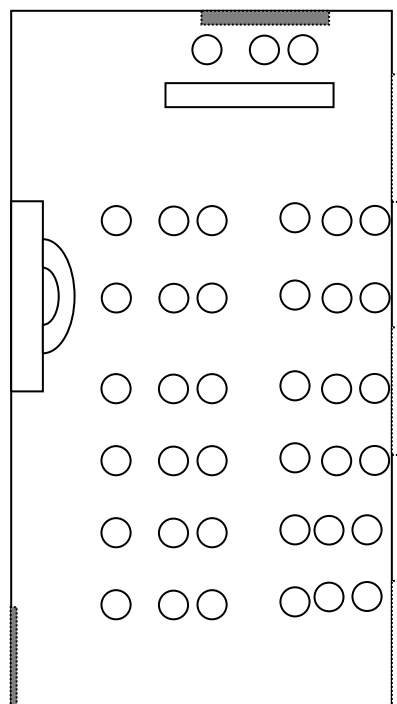

FOREST PARK HOTEL MEETING ROOMS

Adonis Hall
2ND FLOOR

	U shape	Classroom	Banquet	Theatre	Oval	Standing Buffet/ Cocktail
				Style	Conference	
Function Room: Adonis Hall Dimensions Size: 7.8 x 3.7 Area: 28.8 m ² Height (m): 3.10						
Persons	25 - 28	10 - 15	-	26 - 30	25 - 28	30

FOREST PARK HOTEL MEETING ROOMS

Daphne du Maurier Hall

	U shape	Classroom	Banquet	Theatre	Oval	Standing Buffet/ Cocktail
				Style	Conference	
Function Room: Daphne du Maurier Hall Dimensions Size: 11.5 x 5 Area: 57.5 m² Height (m): 2.85						
Persons	20 - 25	40	40 - 50	50 - 60	20 - 25	50

FOREST PARK HOTEL MEETING ROOMS

Princess Royal Mary of England Hall

	U shape	Classroom	Banquet	Theatre	Oval	Standing Buffet/ Cocktail
				Style	Conference	
Function Room: Princess Royal Mary of England Hall Dimensions Size: 7.3 x 4.65 Area: 34 m² Height (m): 3.30						
Persons	20 - 25	25	20	30	20 - 25	33

FOREST PARK HOTEL MEETING ROOMS

Indira Gandhi I Hall

	U shape	Classroom	Banquet	Theatre	Oval	Standing Buffet/ Cocktail
				Style	Conference	
Function Room: Indira Gandhi I Dimensions Size: 10 x 5.75 Area: 57.5 m² Height (m): 3.45						
Persons	25 - 32	-	30 - 48	-	25 - 30	57